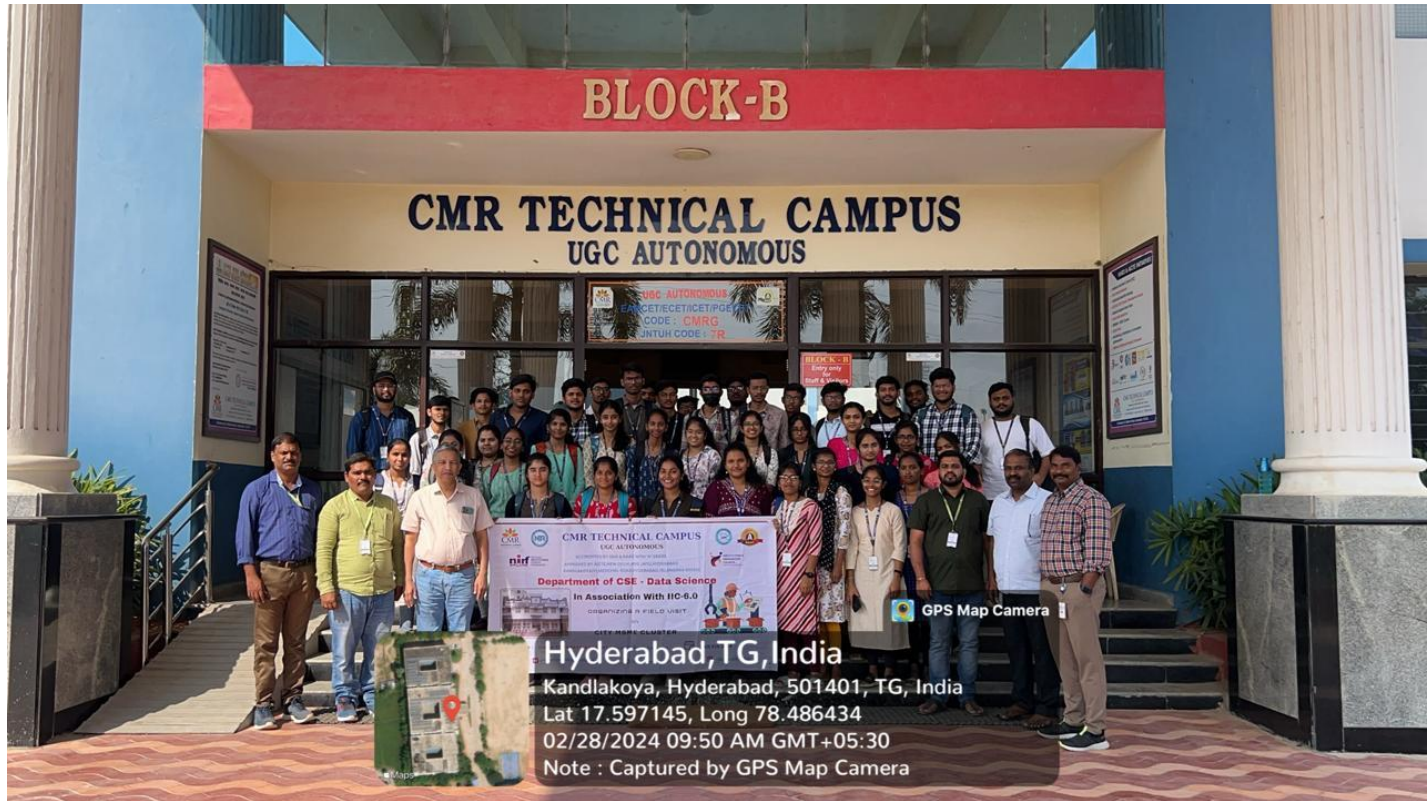

9. Photographs: