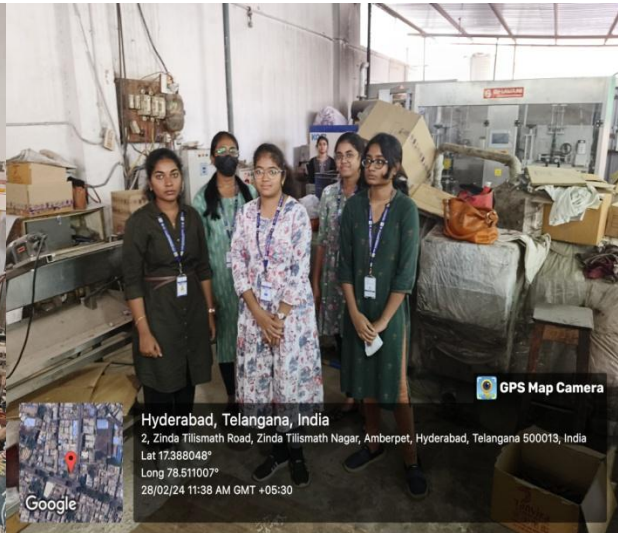

Hyderabad, Telangana, India
722a, Zinda Tilismath Road, Quadri Bagh, Amberpet, Hyderabad, Telangana 500013, India
Lat 17.388035°
Long 78.511017°
28/02/24 11:38 AM GMT +05:30

Hyderabad, Telangana, India
2, Zinda Tilismath Road, Zinda Tilismath Nagar, Amberpet, Hyderabad, Telangana 500013, India
Lat 17.388048°
Long 78.511007°
28/02/24 11:38 AM GMT +05:30